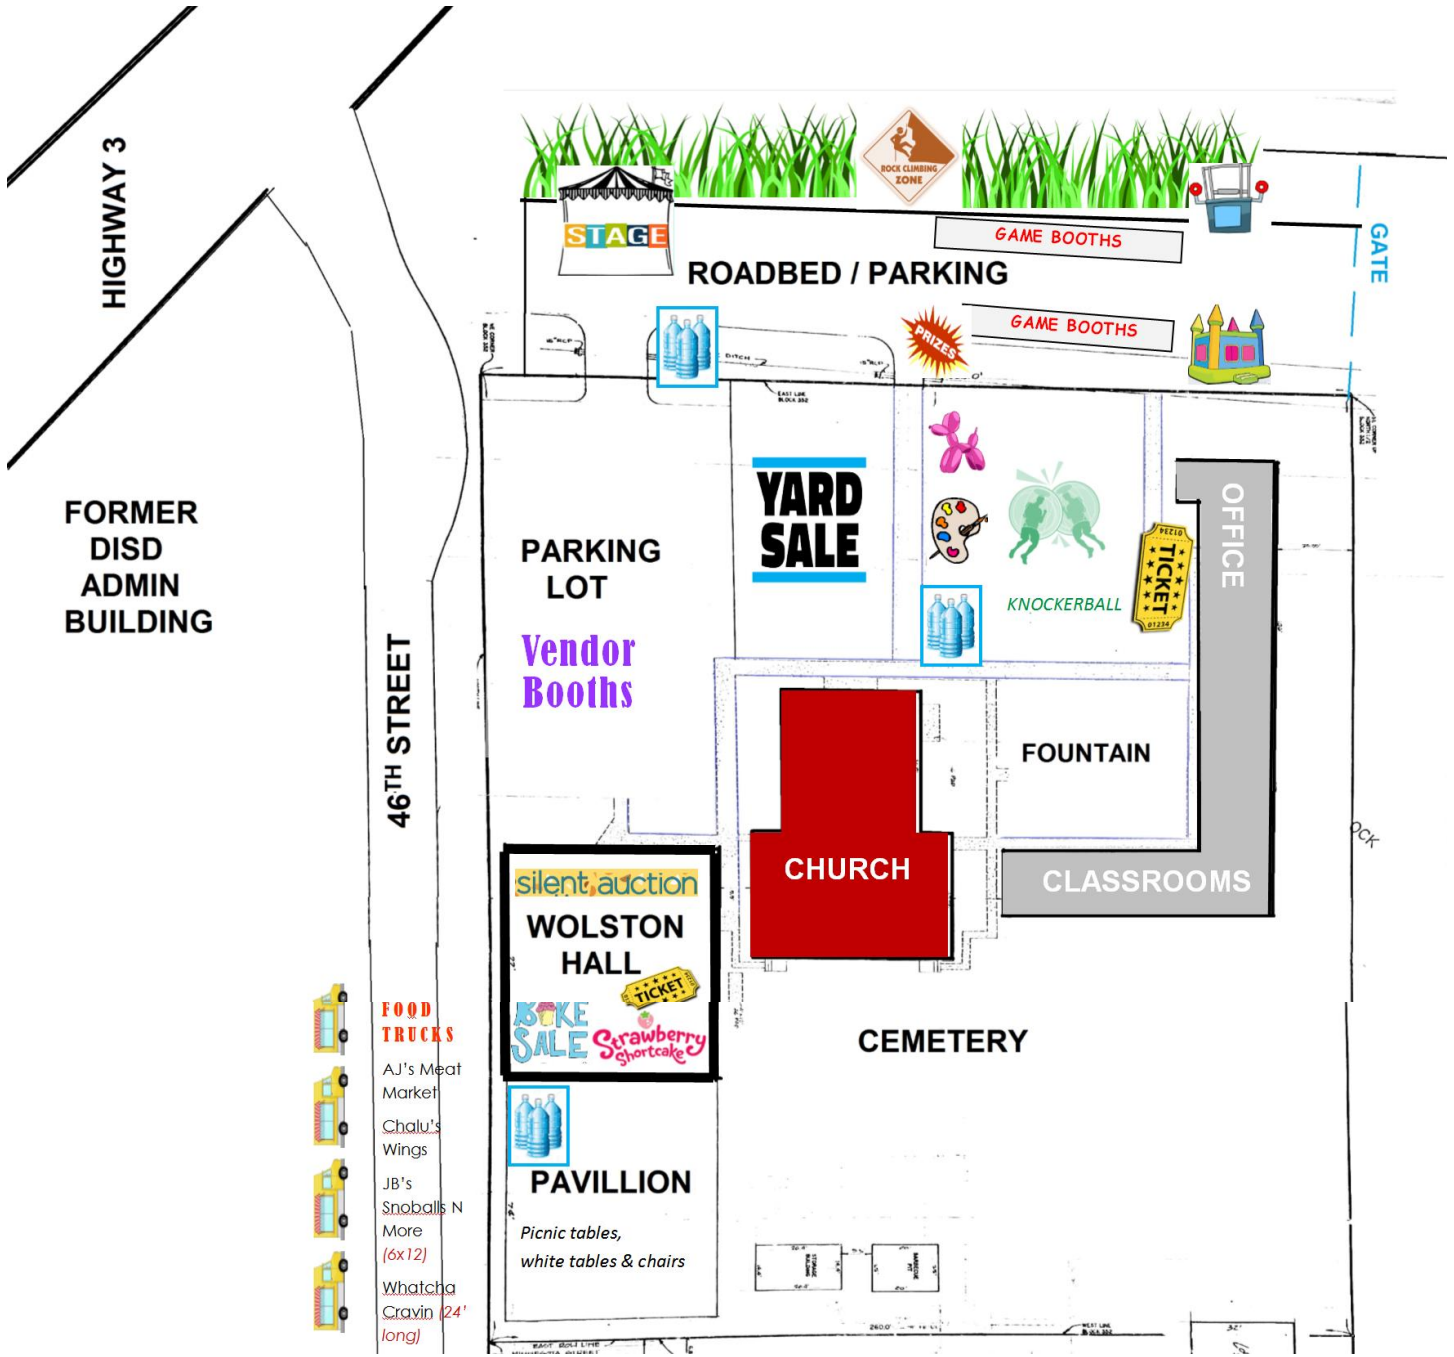

INFORMATION SHEET

SHIFT TIMES

10:45 – 1:00	15 minute overlap	12:45 – 3:00	15 minute overlap	2:45 – 5:00
--------------	-------------------	--------------	-------------------	-------------

WELCOME TABLE: Inside Wolston Hall, next to the front door.

WOLSTON HALL

- Ticket Sales
- Shortcake
- Bake Sale
- Silent Auction

ALSO FOR SALE

1. **Bottled Water:** OUTDOORS, in 3 locations, under light blue canopies. \$1 / bottle.
 - a. See DIAGRAM on back of this page for locations. (*Look for the blue bottle.*)
2. **Food trucks** are on 46th Street:
 - a. AJ’s BBQ, a Dickinson favorite
 - b. Chalu’s Wings
 - c. Whatcha Cravin?
 - d. JB’s Snoballs & More
3. A diagram of the festival (and this information) is on the back of this page.

PRICES

Strawberry Shortcake \$5.00 Bottled Water \$1.00 Bake Sale as marked.

GAMES. *Each ticket is worth \$1.00. Dollar tickets may be used at all games and for bottled water.

Knockerball	\$5.00
Rock Wall	\$5.00
Dunking Booth	\$1.00
Moon Walk	\$2.00 (<i>all day wristband</i>)
Carnival Games	\$1.00

FACE PAINTING

Small	\$1.00
Half-Face	\$4.00 (<i>1 side of face or a “mask”</i>)
Full Face	\$7.00

BALLOON ANIMALS \$2.00

***There is 1 ticket sales table OUTDOORS, near the Game Zone, next to Knockerball, adjacent to the church office (Door 2). See diagram on other side.*